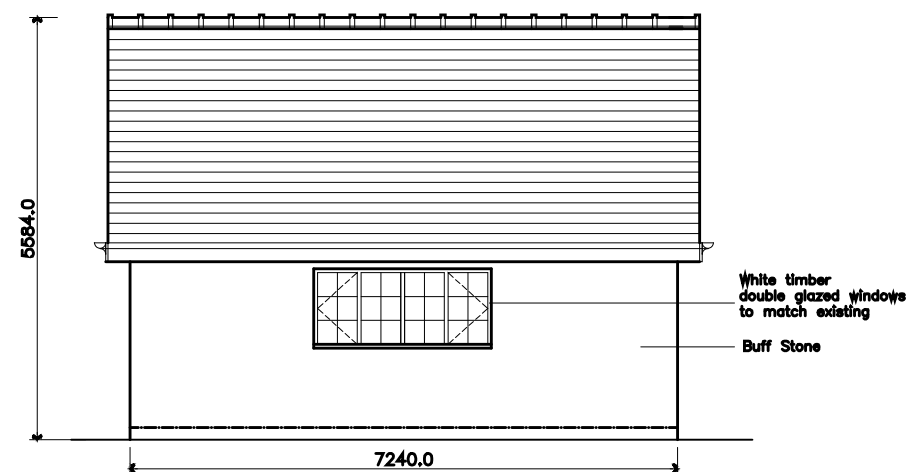

FRONT ELEVATION 1:100

SIDE ELEVATION 1:100

REAR ELEVATION 1:100

SIDE ELEVATION 1:100

PROPOSED DETACHED GARAGE
 OLD HALL HOUSE,
 OLD HALL LANE, PLEASINGTON,
 BLACKBURN.

PADDLE HOMES LTD,
 45 PRESTON NEW ROAD,
 BLACKBURN,
 LANCS, BB2 6AE
 TEL 01254 265550

SCALE 1:100-1:200-A3
 DRG NO OHG 01
 DRAWN SAB