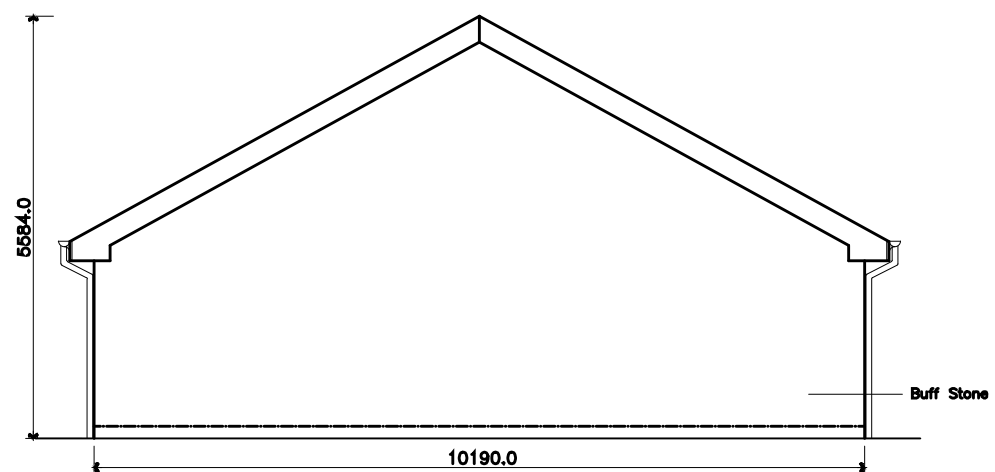

FRONT ELEVATION 1:100

SIDE ELEVATION 1:100

REAR ELEVATION 1:100

SIDE ELEVATION 1:100

PROPOSED DETACHED GARAGE
 OLD HALL HOUSE,
 OLD HALL LANE, PLEASINGTON,
 BLACKBURN.

PADDLE HOMES LTD,
 45 PRESTON NEW ROAD,
 BLACKBURN,
 LANCS, BB2 6AE
 TEL 01254 265550

SCALE 1:100-1:200-A3
 DRG NO OHG 01
 DRAWN SAB