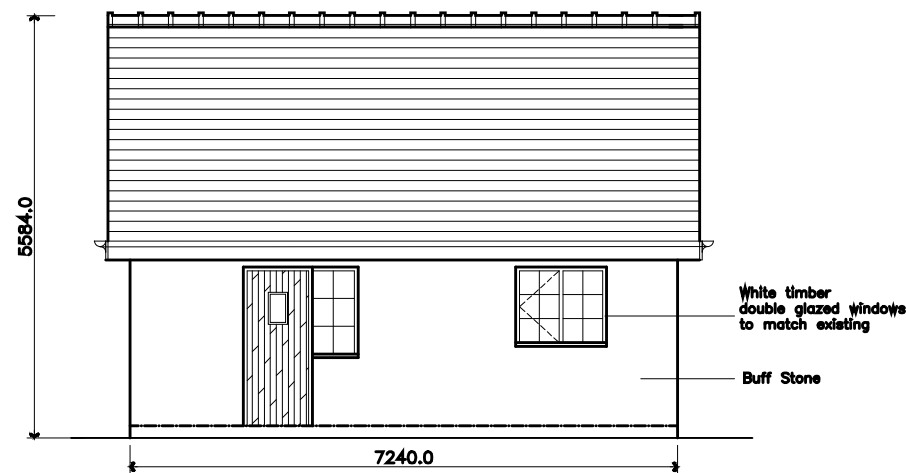

FRONT ELEVATION 1:100

SIDE ELEVATION 1:100

REAR ELEVATION 1:100

SIDE ELEVATION 1:100

PROPOSED DETACHED GARAGE
 OLD HALL HOUSE,
 OLD HALL LANE, PLEASINGTON,
 BLACKBURN.

PADDLE HOMES LTD,
 45 PRESTON NEW ROAD,
 BLACKBURN,
 LANCS, BB2 6AE
 TEL 01254 265550

SCALE 1:100-1:200-A3
 DRG NO OHG 01
 DRAWN SAB